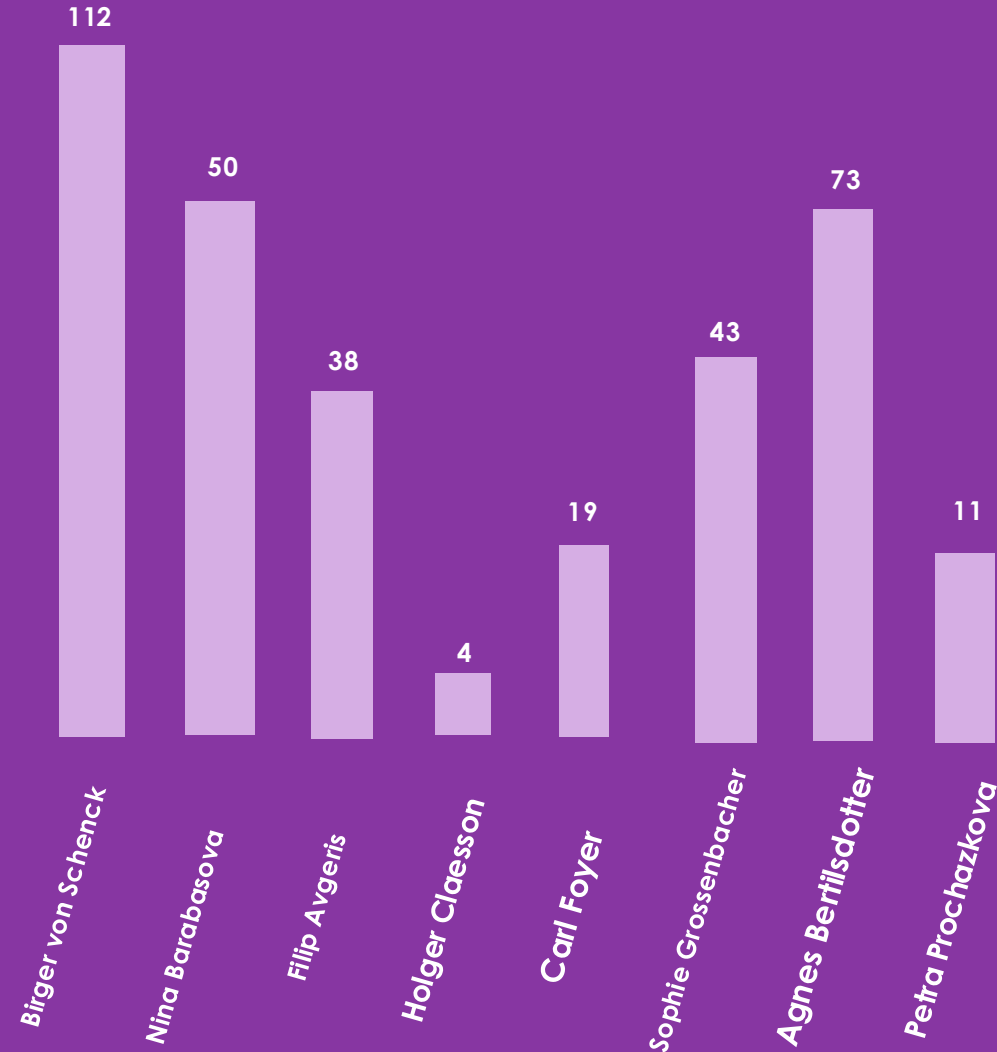

SASSE FALL ELECTION 2025

THE STUDENT ASSOCIATION

752 votes were cast in this election, which equals approx. 49% of the entitled SASSE members.

Tonight's order:

- Ordinary Council Members
- President of the Entertainment Committee
- President of the Sports Committee
- President of the Tech Committee
- President of the International Committee
- President of the Social Committee
- President of the Media Committee
- President of the Education Committee
- President of the Business Committee
- Treasurer
- Vice President
- President

SASSE FALL
ELECTION
2025

The Results

THE STUDENT ASSOCIATION

SASSE FALL
ELECTION
2025

Ordinary Council Member

THE STUDENT ASSOCIATION

Ordinary Council Member

Ordinary Council Member