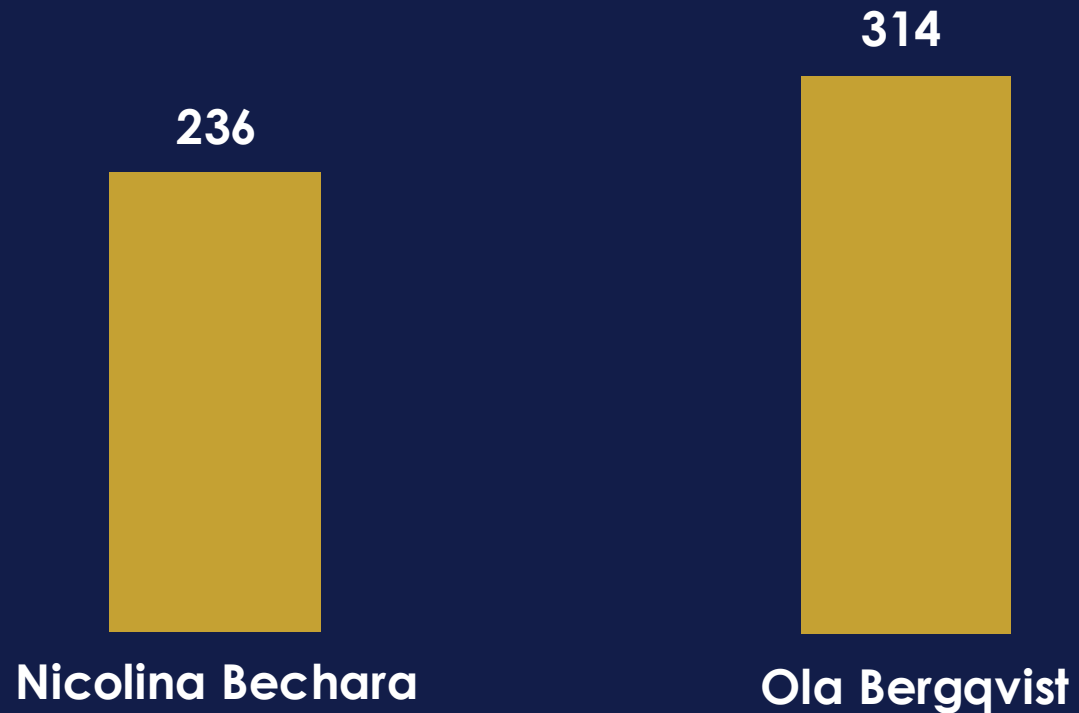

THE STUDENT ASSOCIATION

SASSE FALL
ELECTION
2025

Sports Committee President Candidates

IDU

THE STUDENT ASSOCIATION

Sports Committee President

Sports Committee President

SASSE FALL
ELECTION
2025