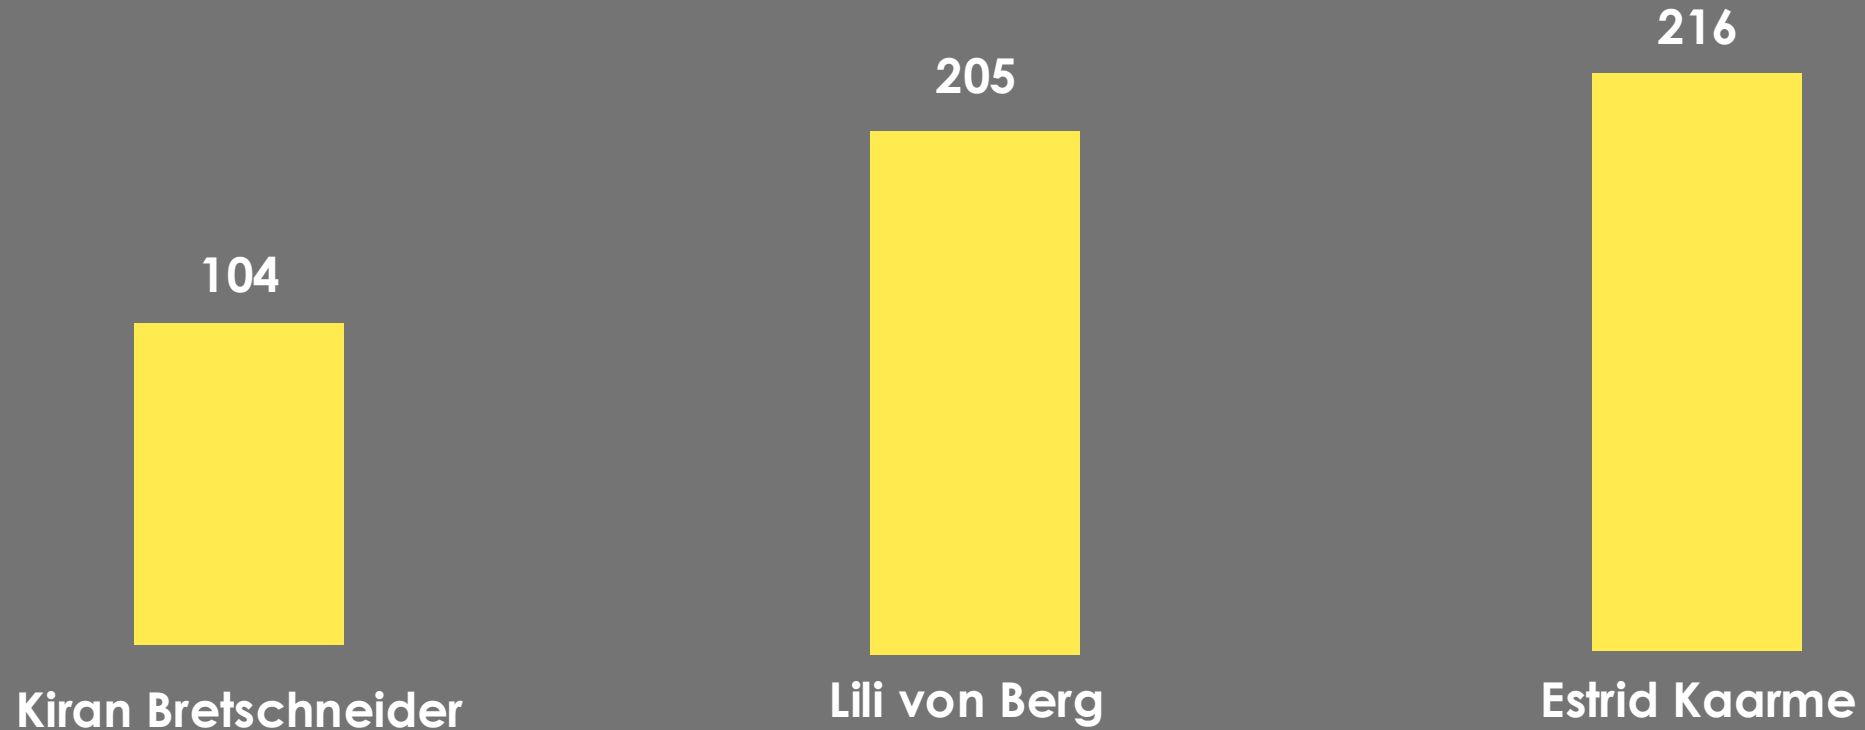

International Committee President