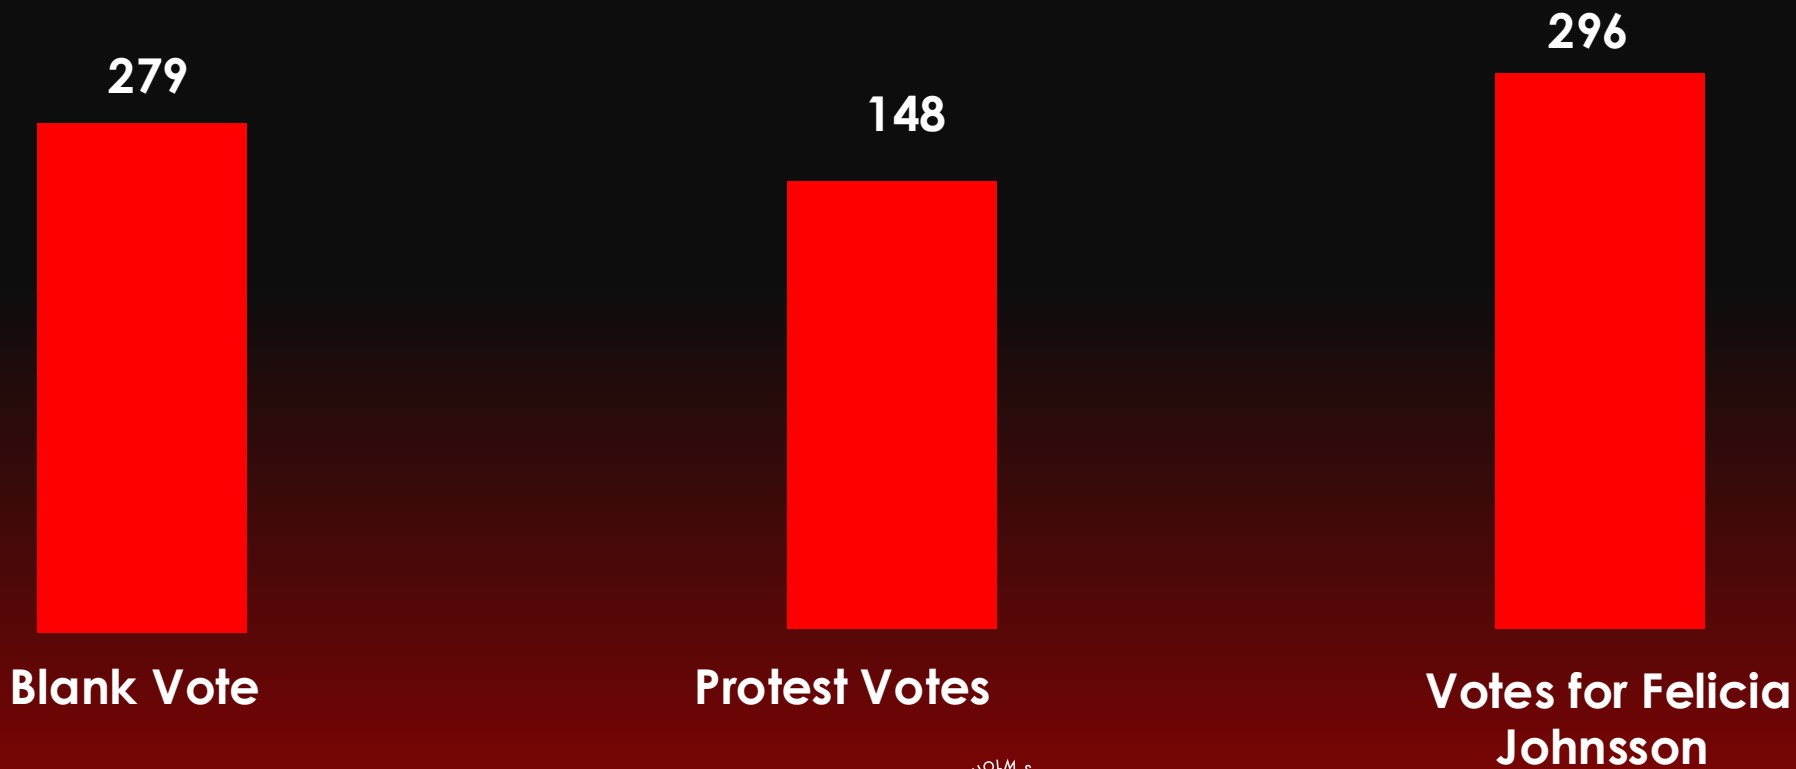

SASSE FALL
ELECTION
2025

Entertainment Committee President

THE STUDENT ASSOCIATION