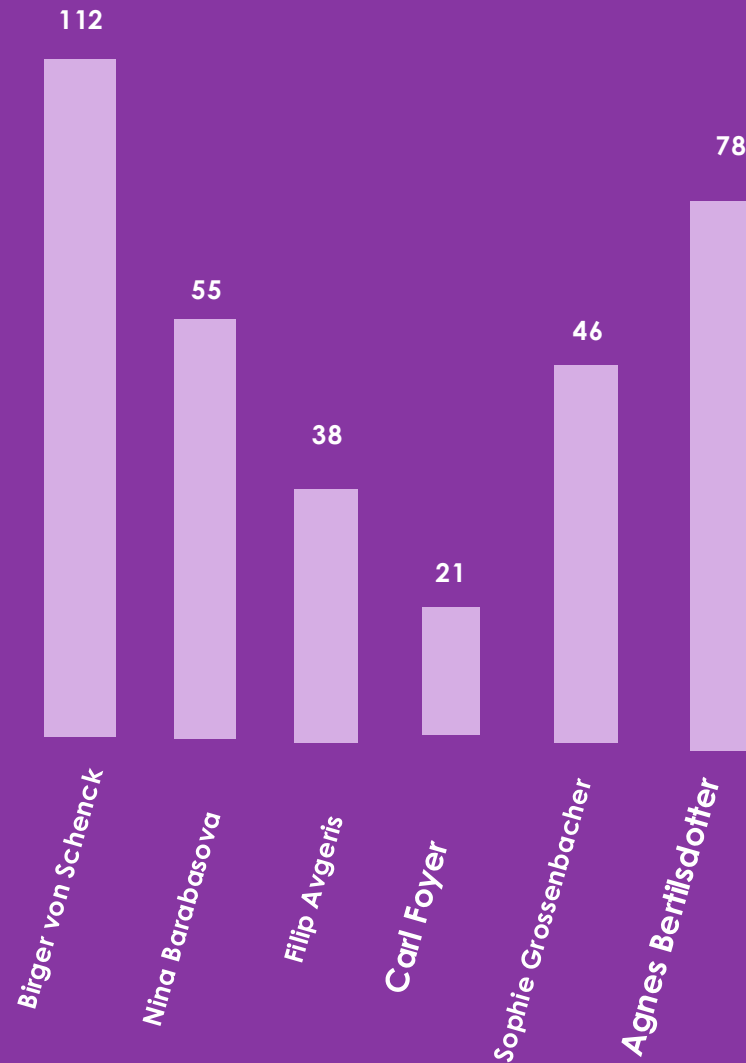

Ordinary Council Member