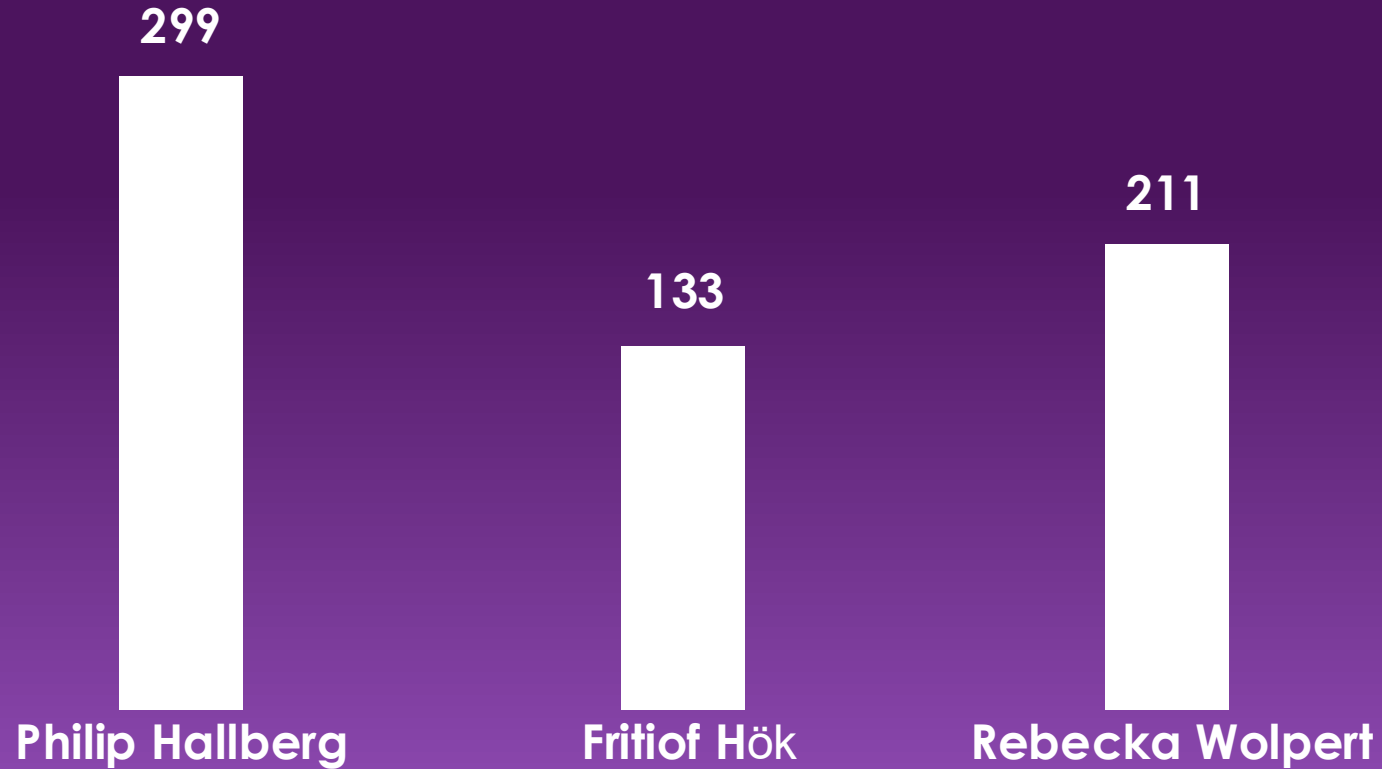

Axel Almersson

THE STUDENT ASSOCIATION

THE STUDENT ASSOCIATION

SASSE FALL
ELECTION
2025

President Candidates

THE STUDENT ASSOCIATION

THE STUDENT ASSOCIATION

President

President

President

SASSE FALL
ELECTION
2025

President

Philip Hallberg

THE STUDENT ASSOCIATION

THE STUDENT ASSOCIATION

The SASSE Board 26/27