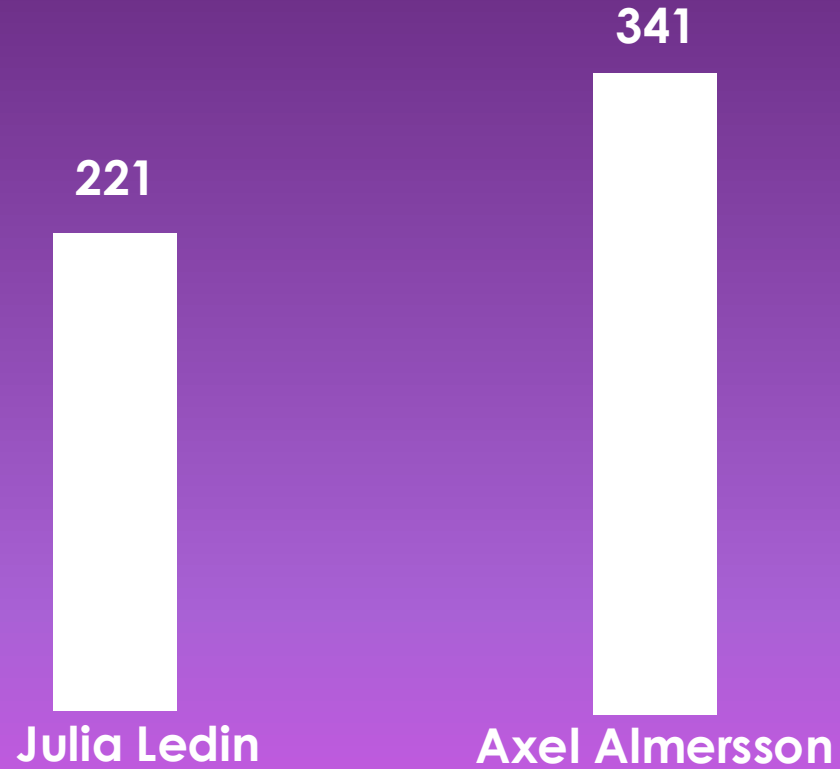

TREASURY

THE STUDENT ASSOCIATION

Treasurer

SASSE FALL
ELECTION
2025

Treasurer

Axel Lagercrantz

TREASURY

THE STUDENT ASSOCIATION

SASSE FALL
ELECTION
2025

Vice President Candidates

THE STUDENT ASSOCIATION

THE STUDENT ASSOCIATION

Vice President

Vice President

SASSE FALL
ELECTION
2025

Vice President

Axel Almersson

THE STUDENT ASSOCIATION

THE STUDENT ASSOCIATION

SASSE FALL
ELECTION
2025

President Candidates

THE STUDENT ASSOCIATION

THE STUDENT ASSOCIATION

President