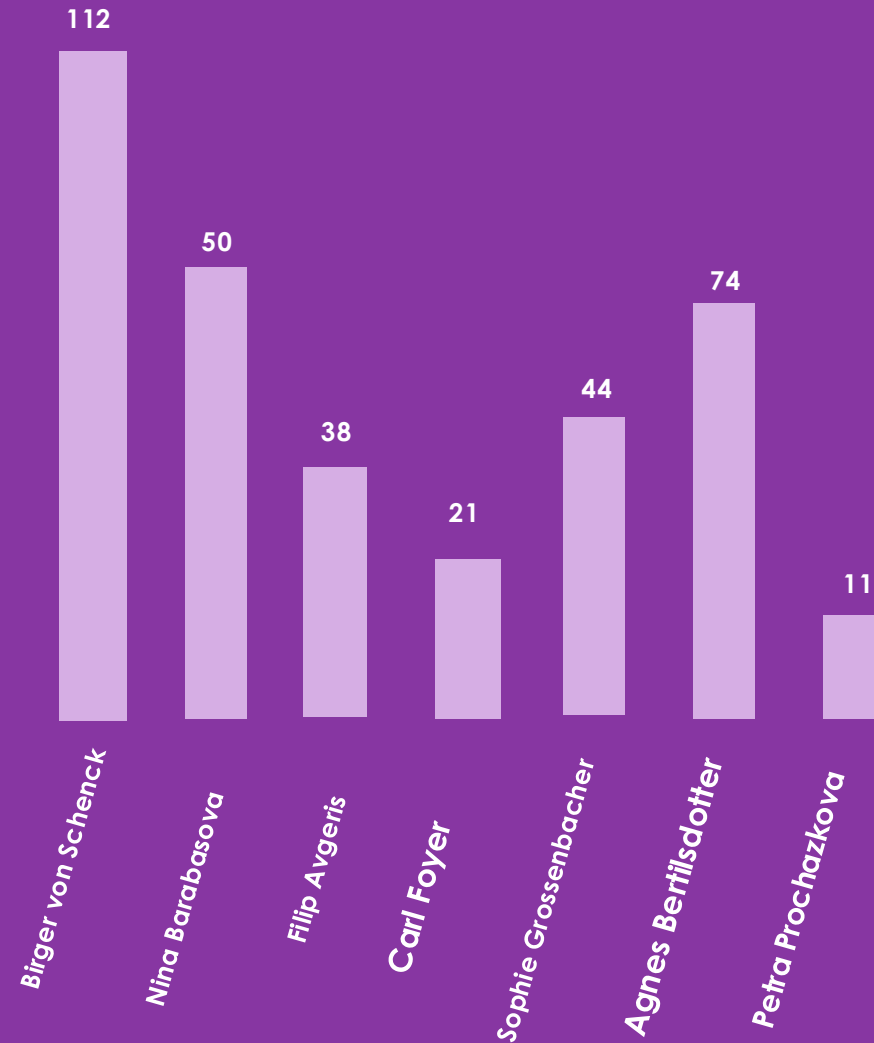

Ordinary Council Member