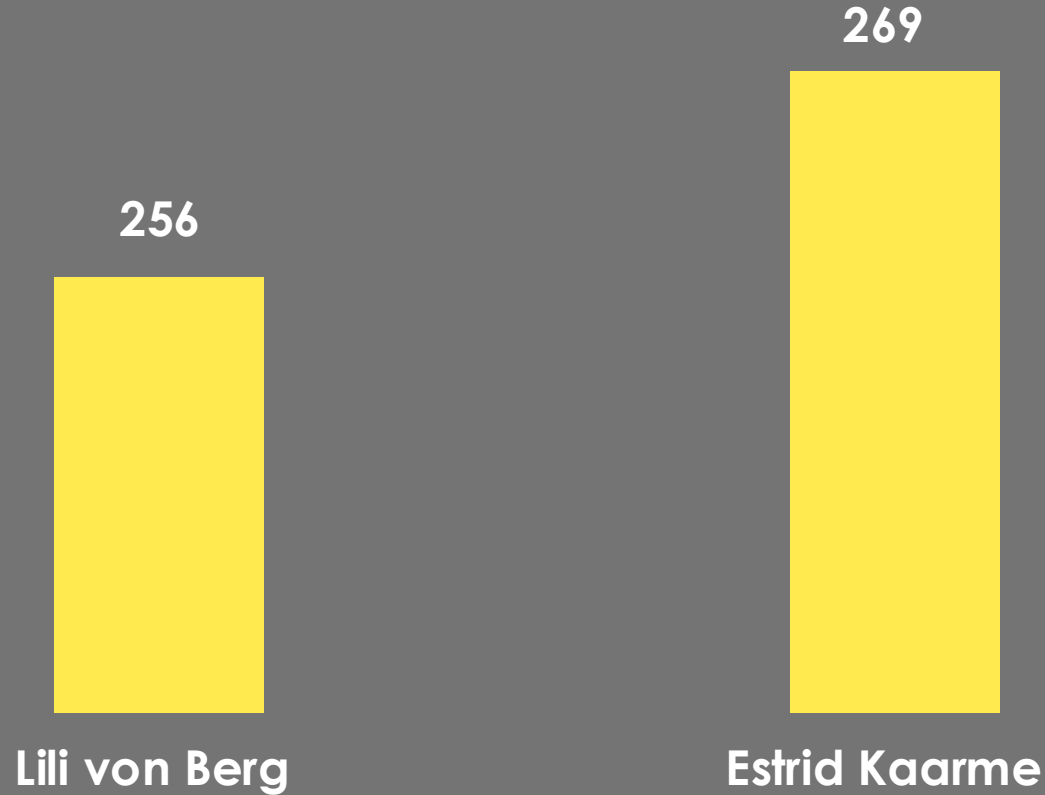

International Committee President