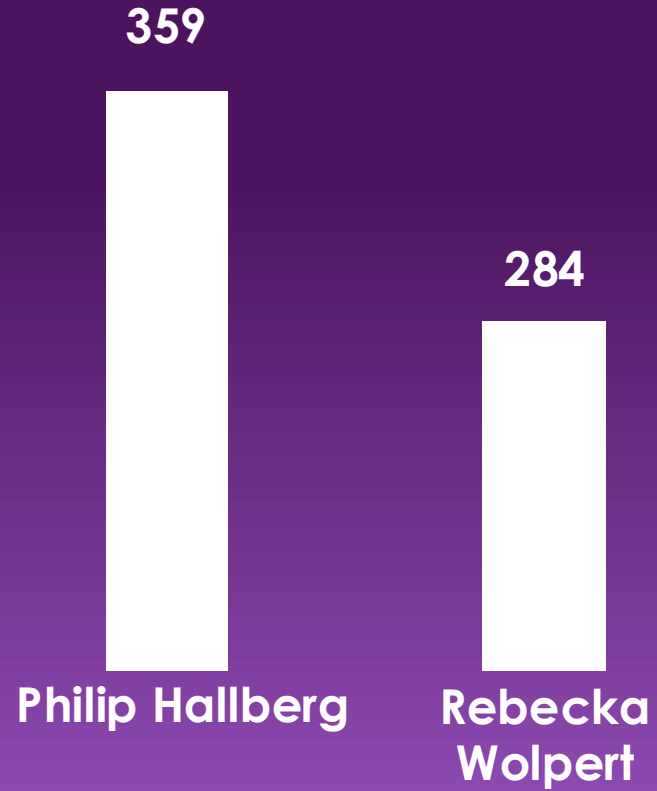

SASSE FALL
ELECTION
2025

Vice President Candidates

THE STUDENT ASSOCIATION

THE STUDENT ASSOCIATION

Vice President

Vice President

SASSE FALL
ELECTION
2025

Vice President

Axel Almersson

THE STUDENT ASSOCIATION

THE STUDENT ASSOCIATION

SASSE FALL
ELECTION
2025

President Candidates

THE STUDENT ASSOCIATION

THE STUDENT ASSOCIATION

President

President

President

SASSE FALL
ELECTION
2025

President

Philip Hallberg

THE STUDENT ASSOCIATION

THE STUDENT ASSOCIATION

The SASSE Board 26/27