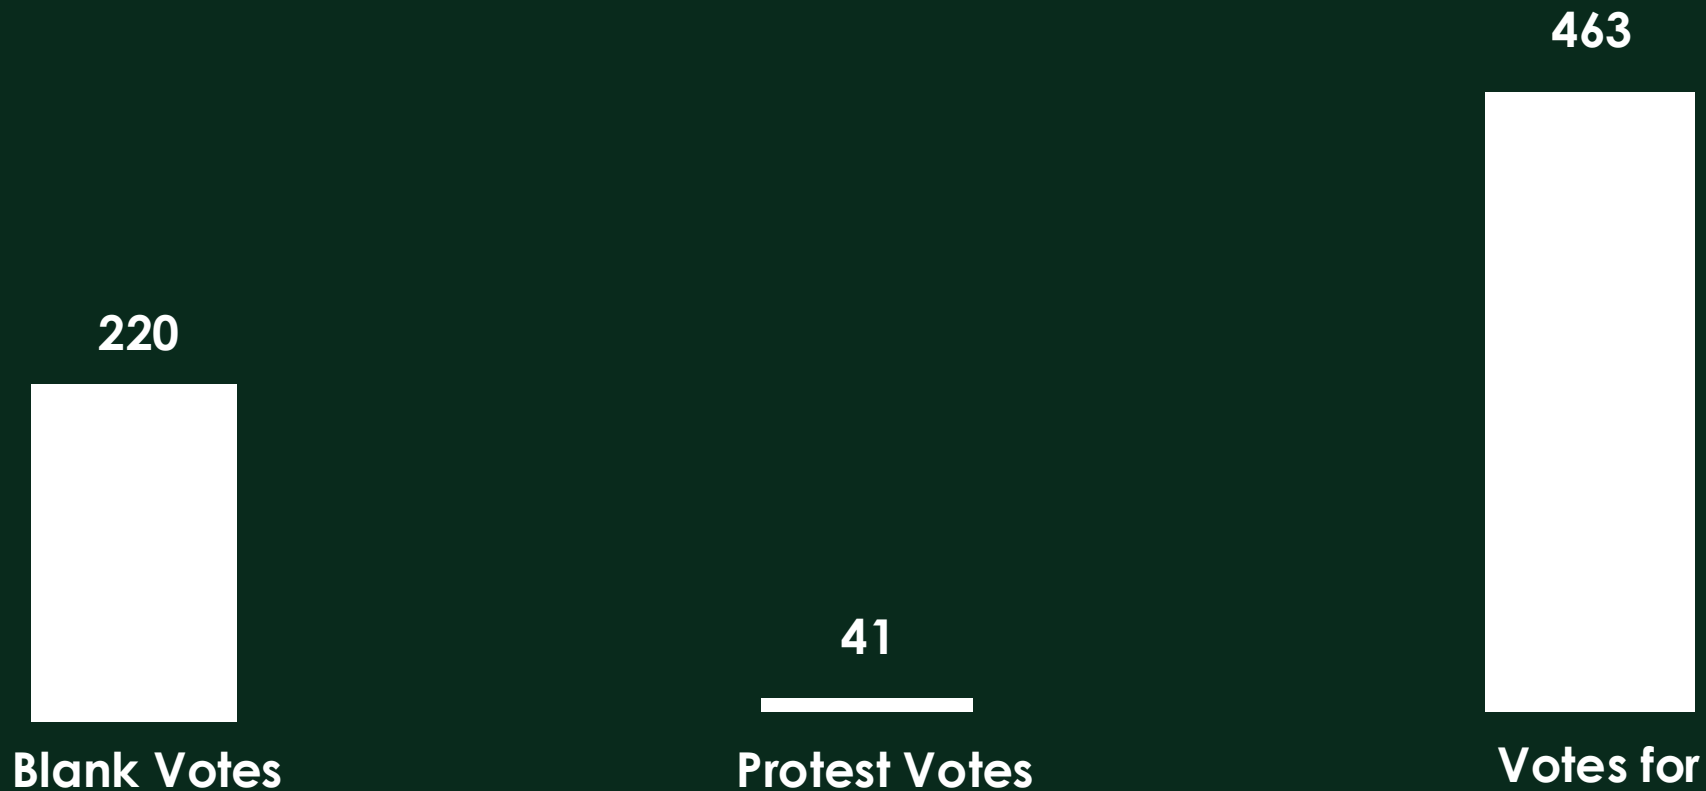

SASSE FALL
ELECTION
2025

Media Committee President Candidates

MedU

THE STUDENT ASSOCIATION

Media Committee President

SASSE FALL
ELECTION
2025

Media Committee President

Nicolas Lloreda