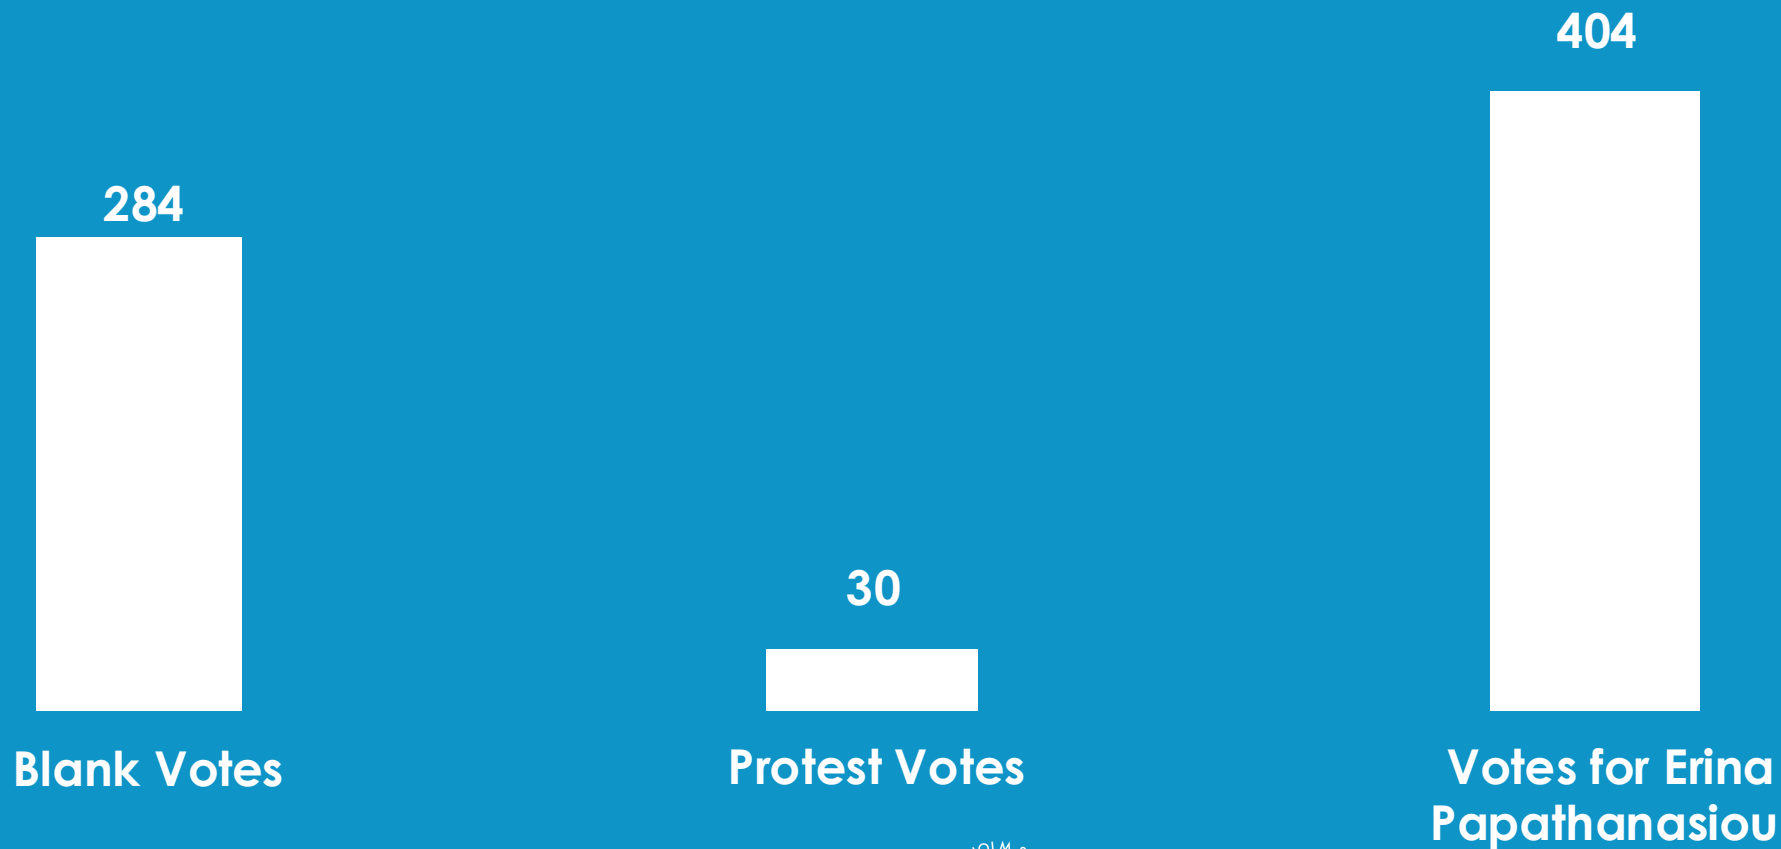

MedU

THE STUDENT ASSOCIATION

SASSE FALL
ELECTION
2025

Education Committee President Candidates

THE STUDENT ASSOCIATION

Education Committee President

SASSE FALL
ELECTION
2025

Education Committee President