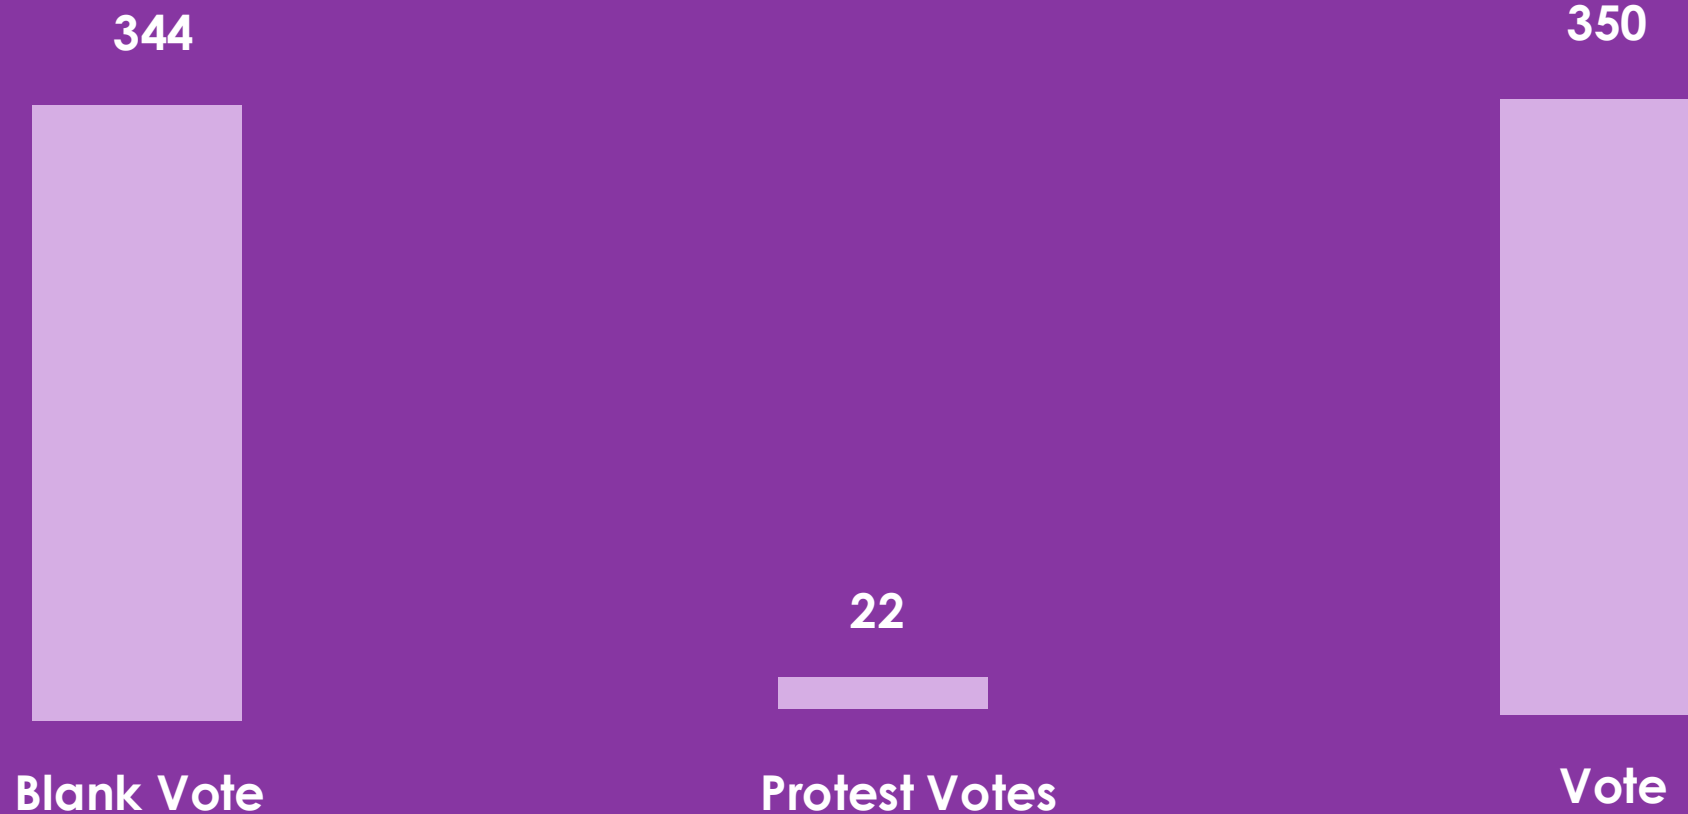

SASSE FALL
ELECTION
2025

The Results

THE STUDENT ASSOCIATION

SASSE FALL
ELECTION
2025

Ordinary Council Member

THE STUDENT ASSOCIATION

Ordinary Council Member

Ordinary Council Member