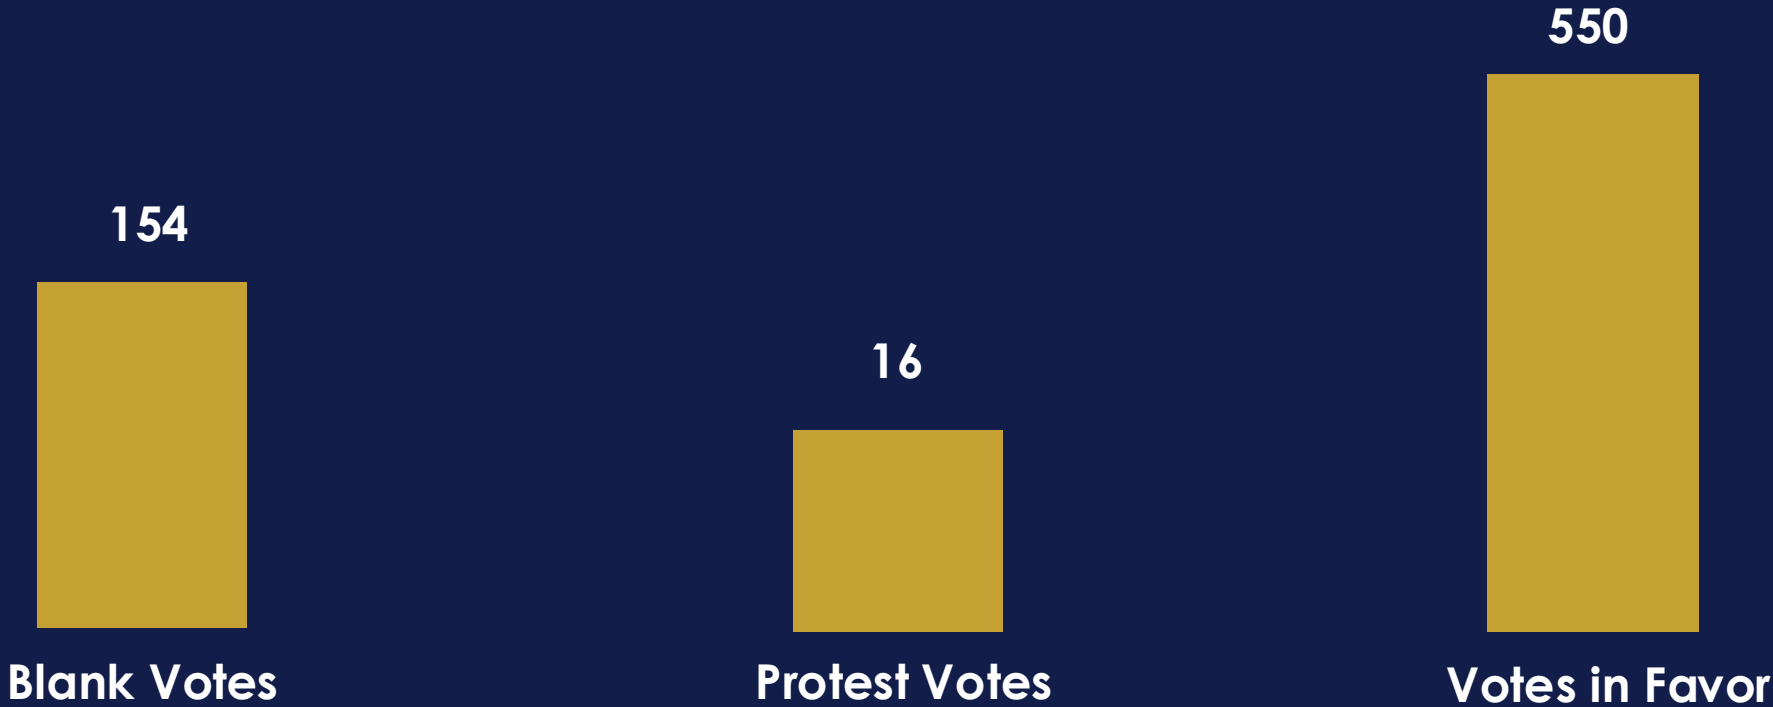

THE STUDENT ASSOCIATION

SASSE FALL
ELECTION
2025

Sports Committee President Candidates

IDU

THE STUDENT ASSOCIATION

Sports Committee President

Sports Committee President

SASSE FALL
ELECTION
2025