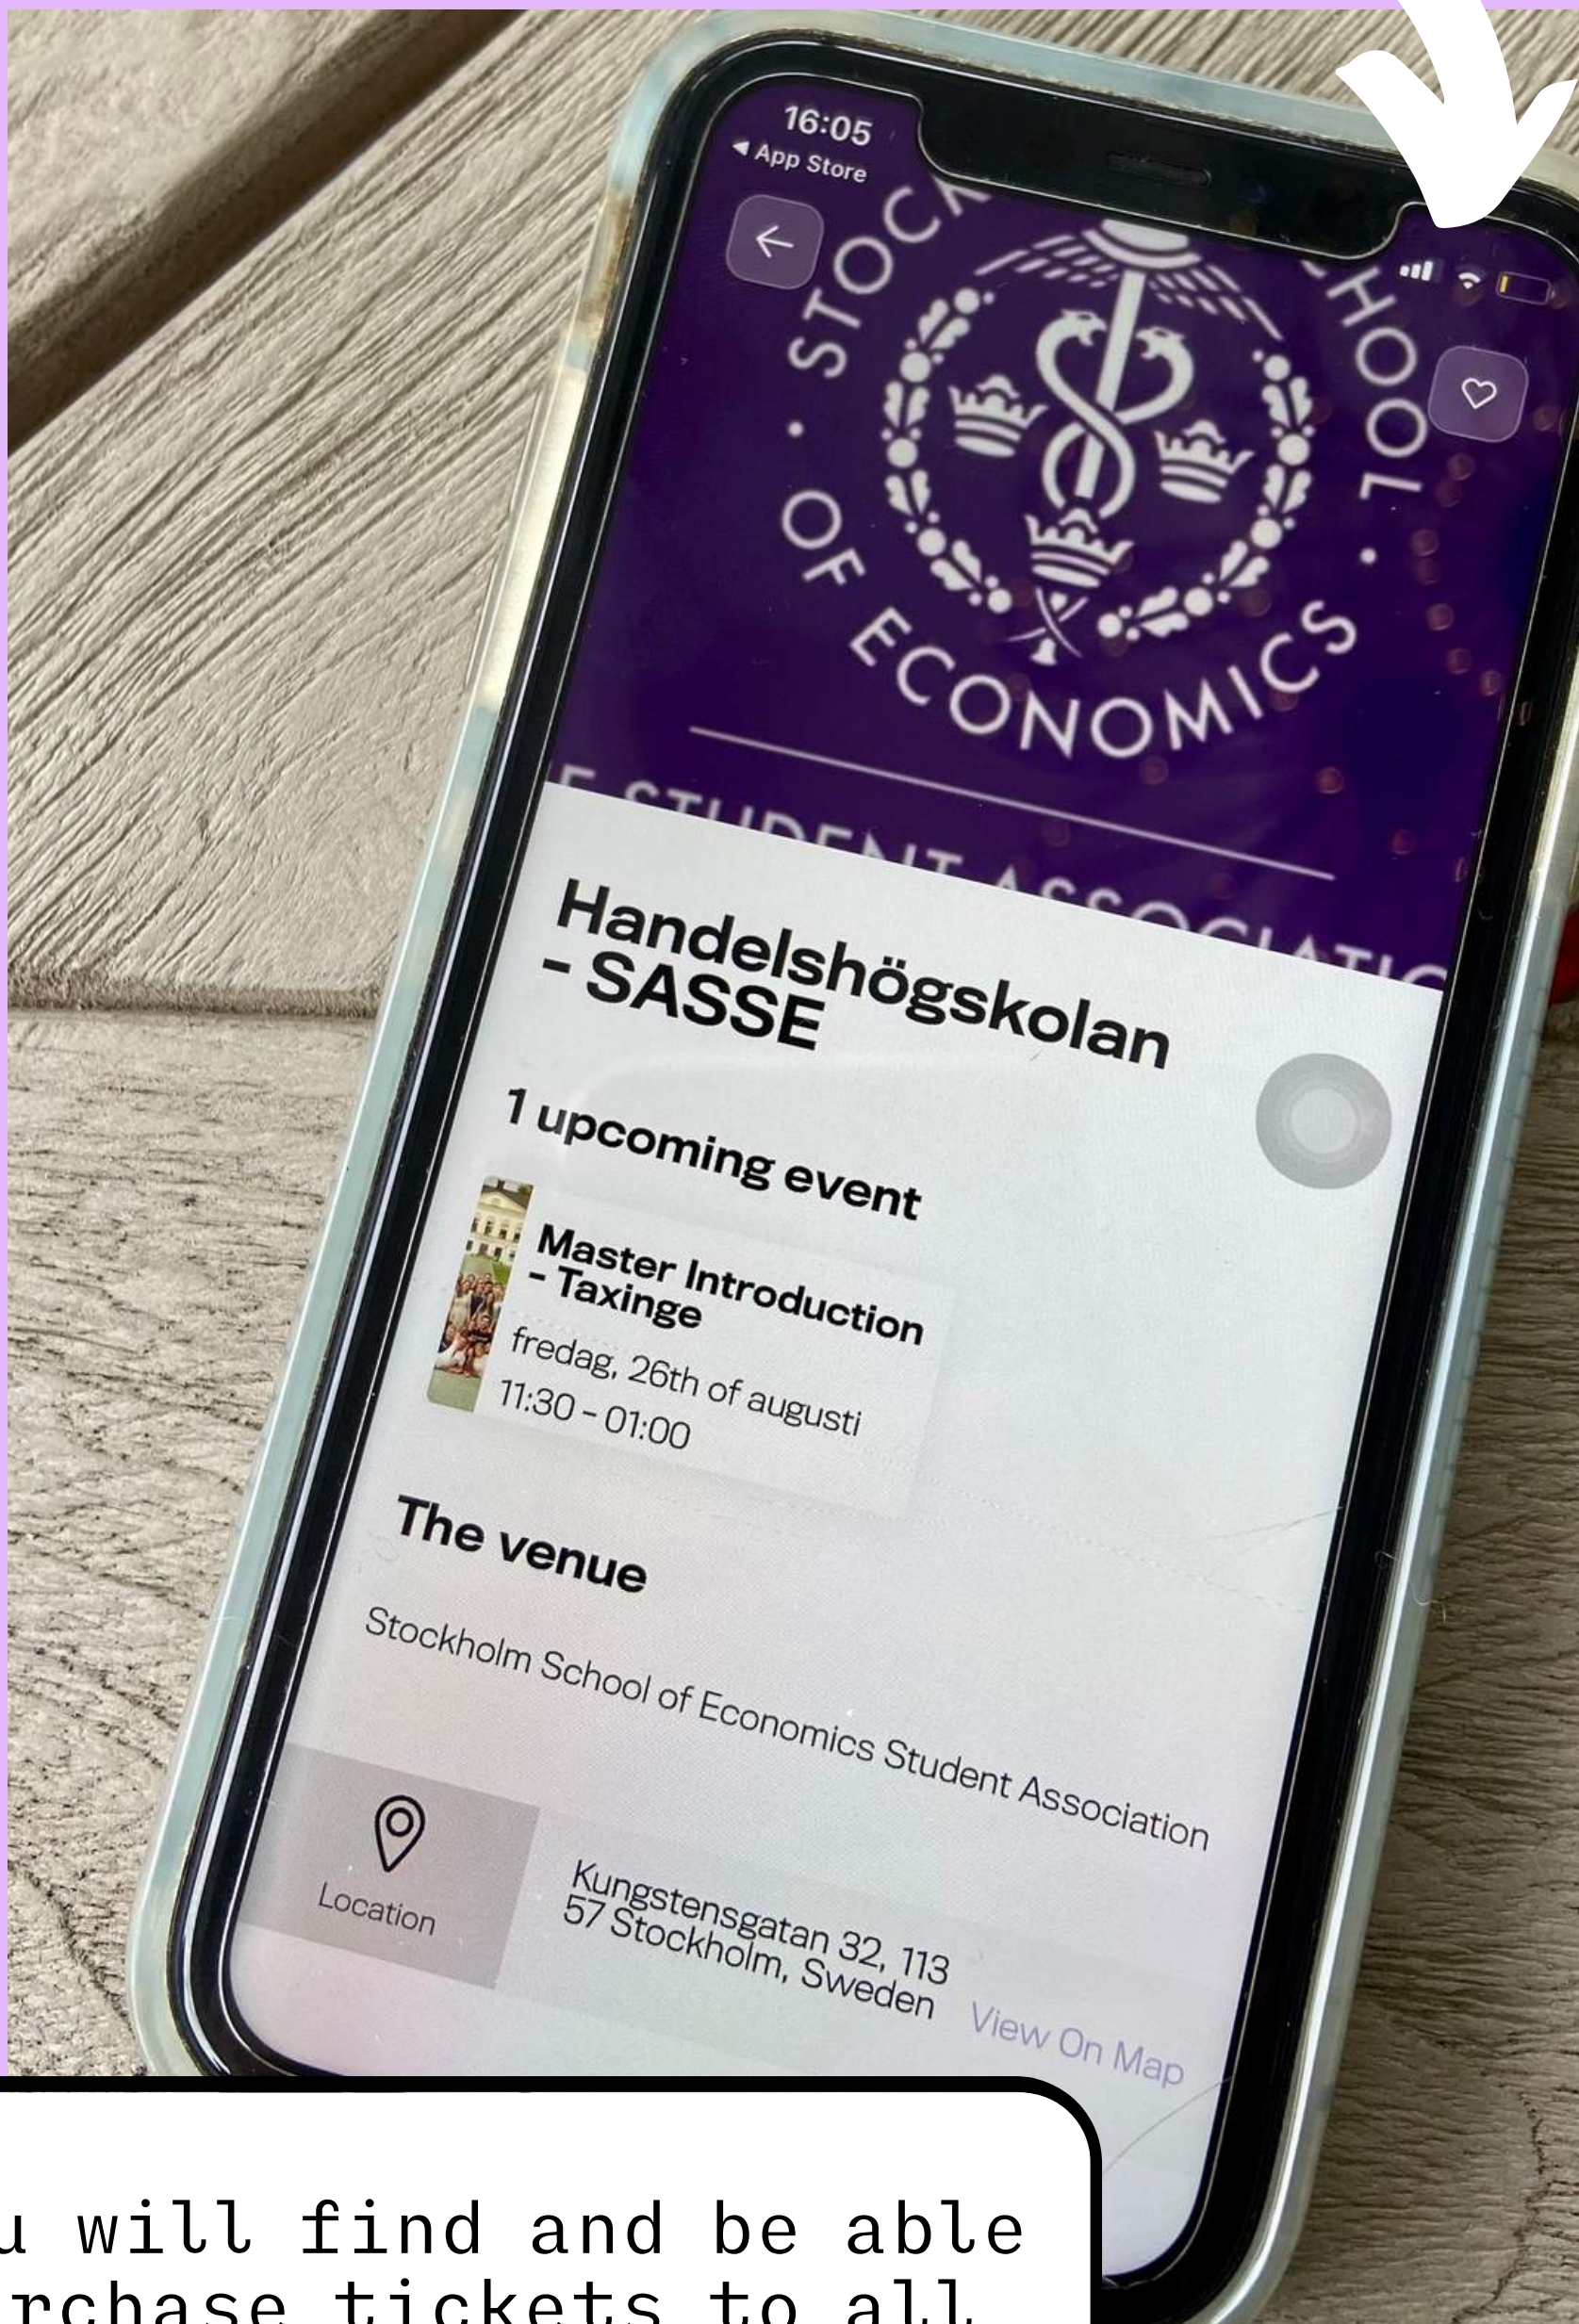

Click here to follow us
and don't miss any events!

Here you will find and be able
to purchase tickets to all
SASSE events during the
introduction!